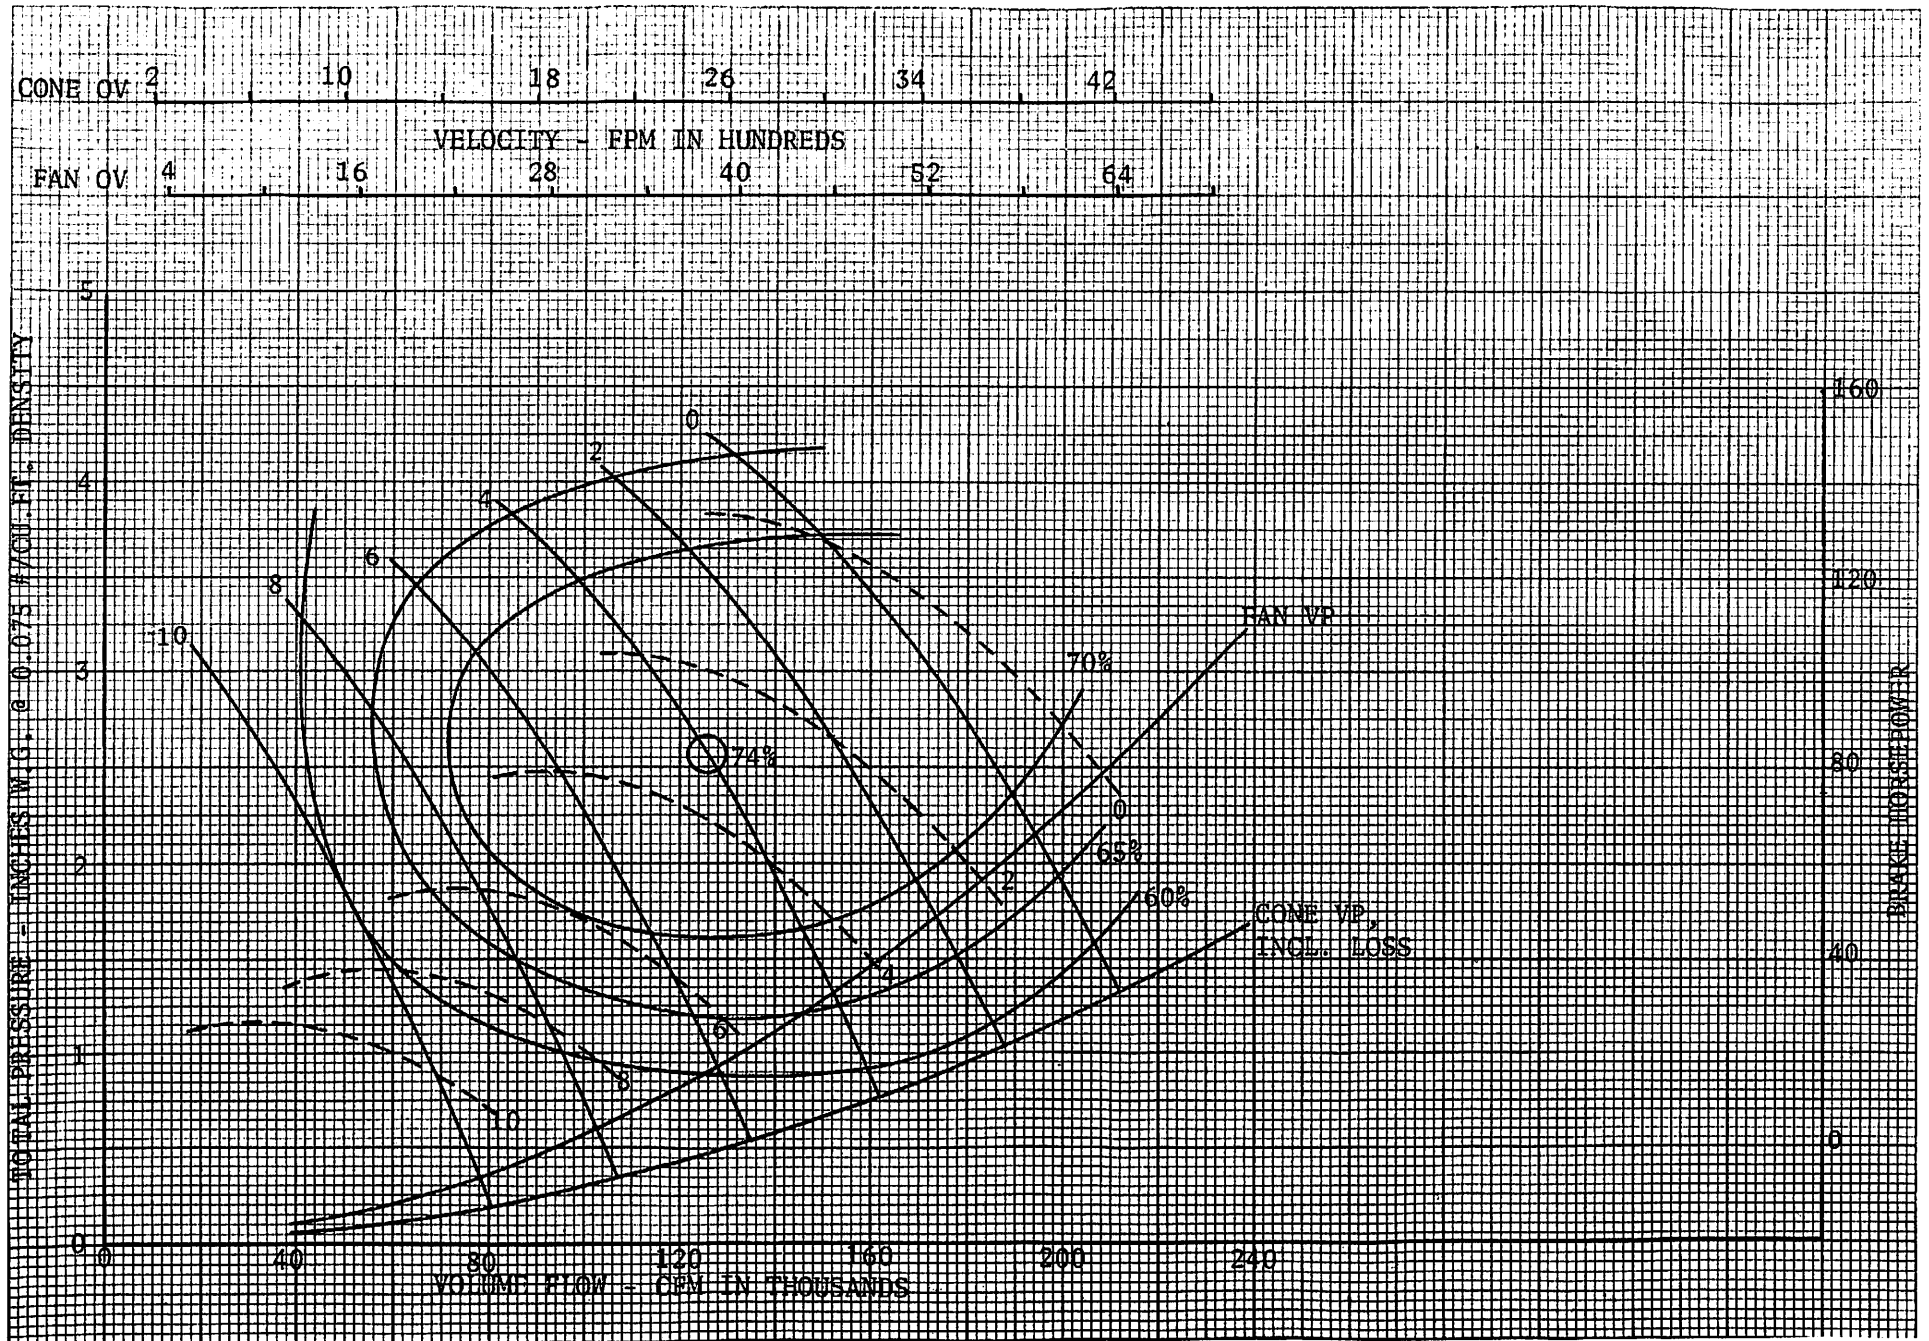

Jetair Axiflow Fan

Model W-4-C-HB
78" x 26" x 1170 RPM

(HALF-BLADES)