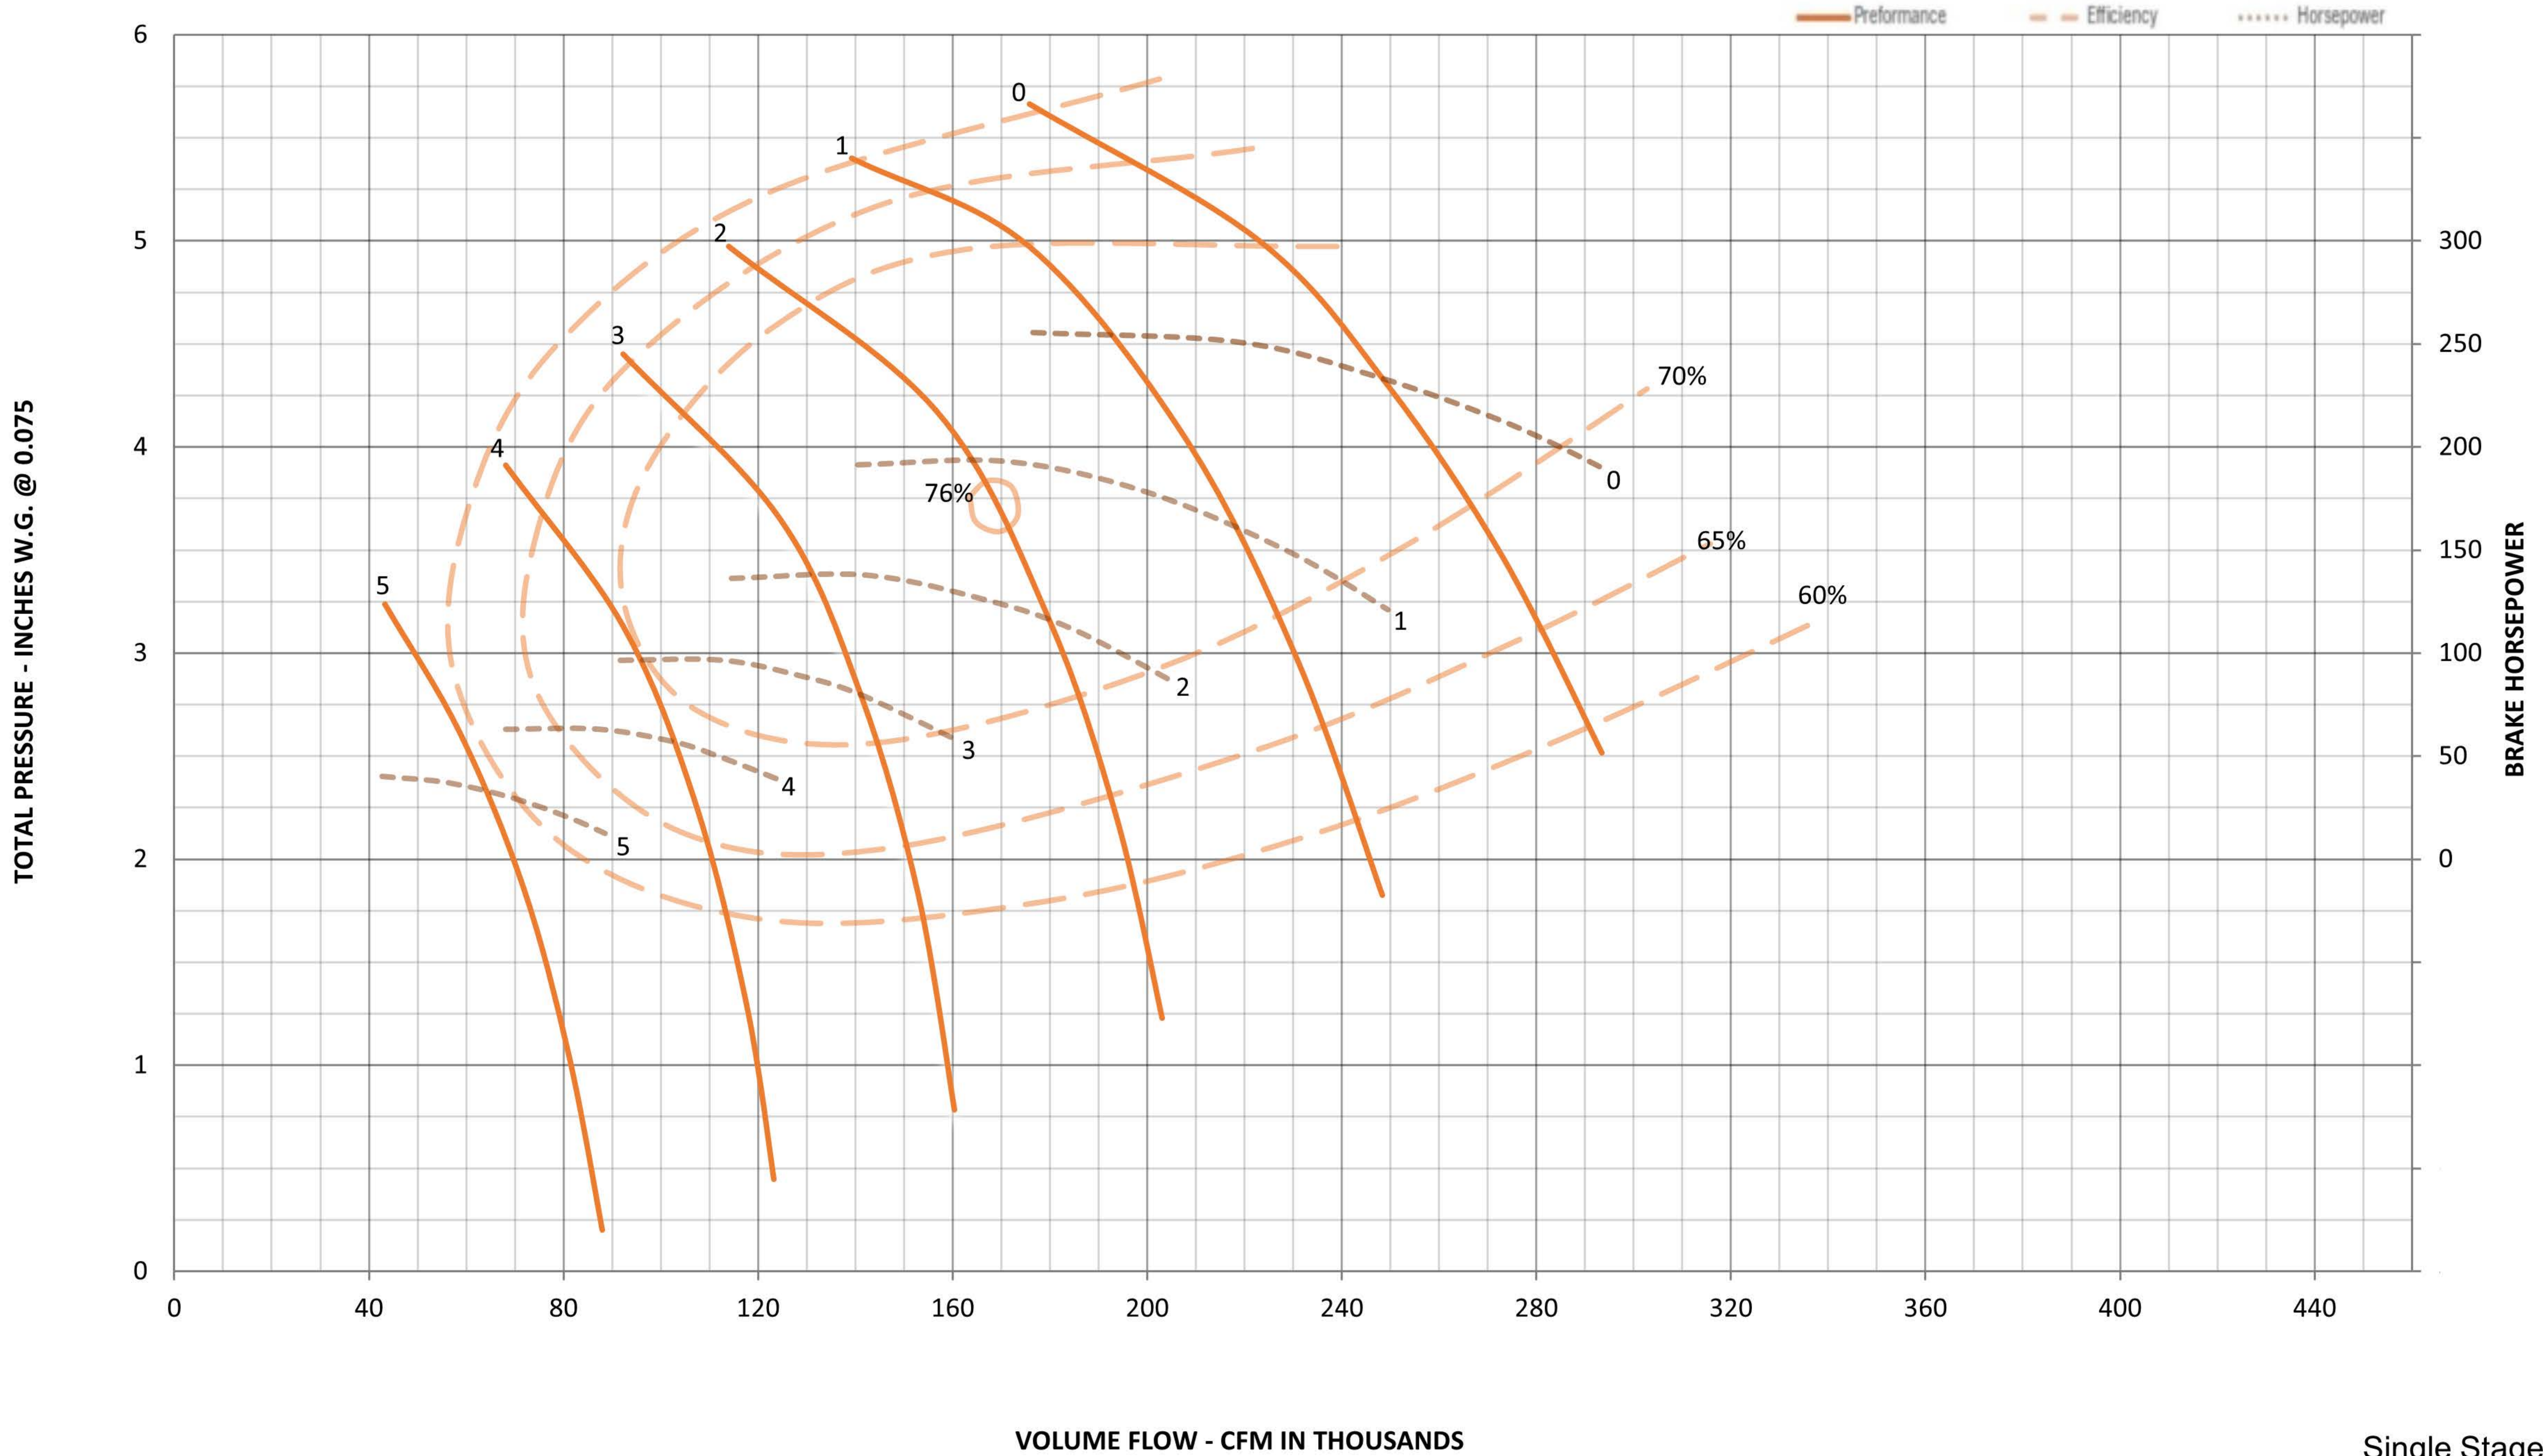

W - 5 - C - HB

78" x 30" x 1200RPM

Single Stage