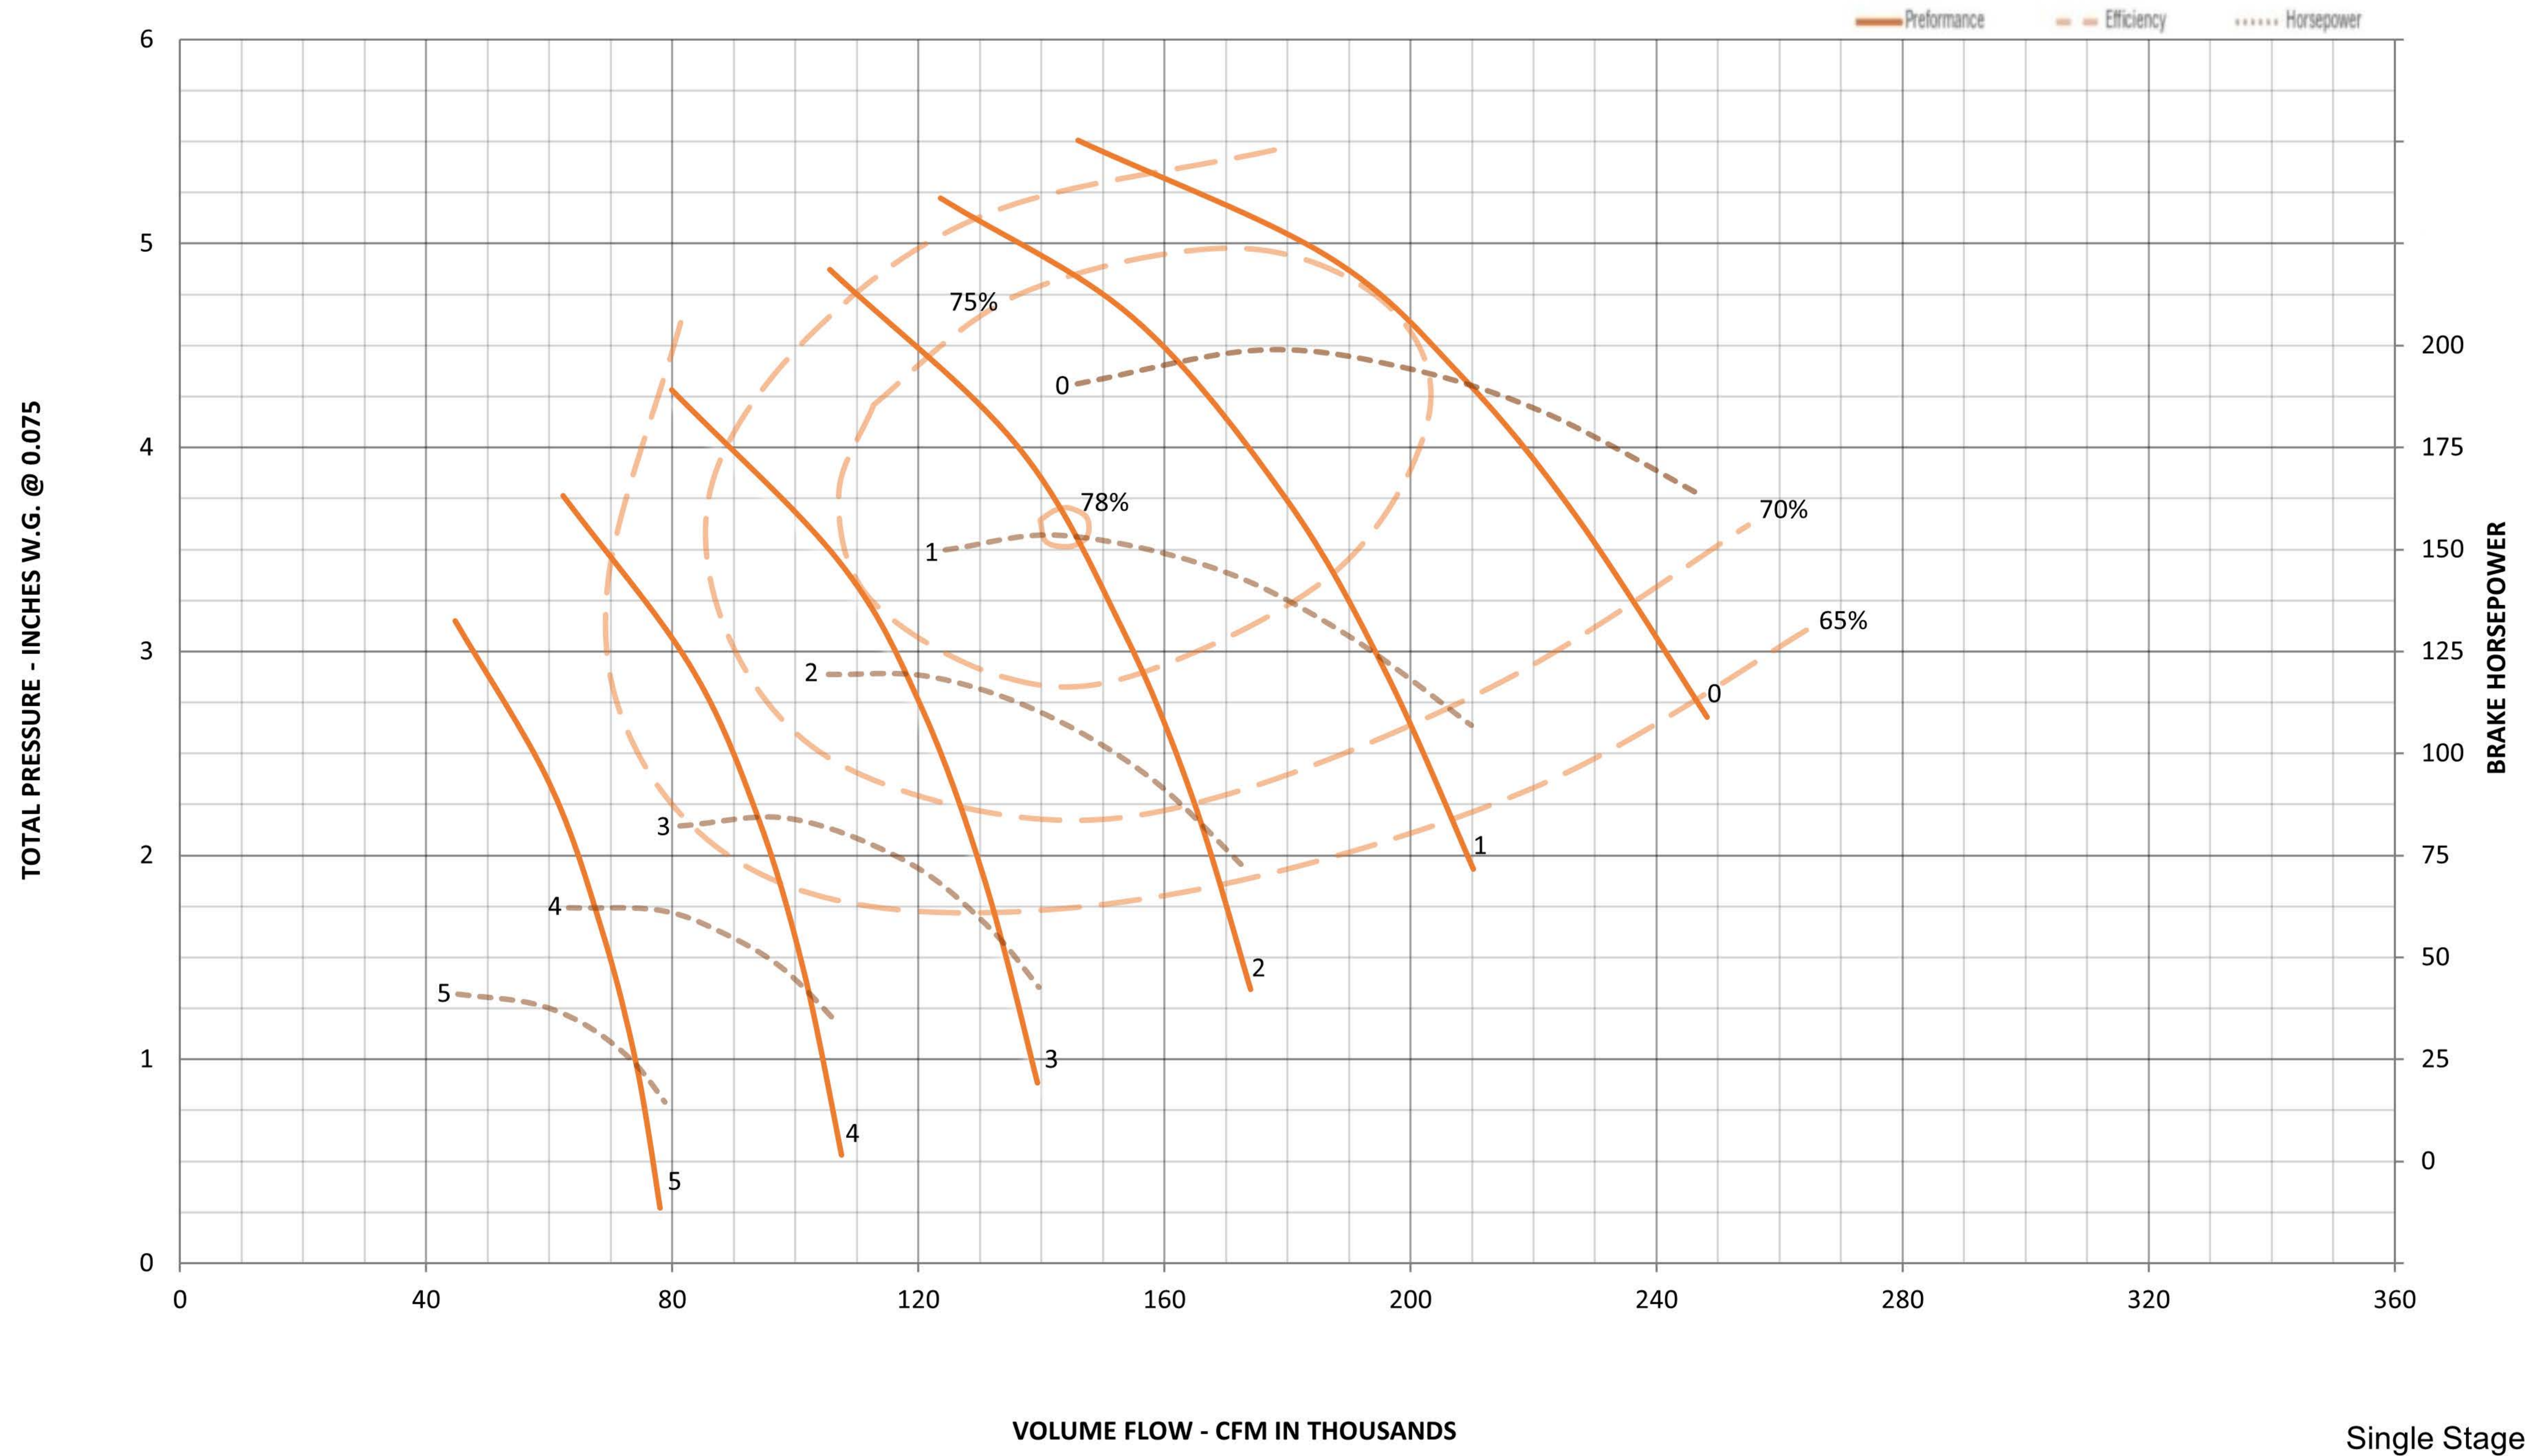

V - 5 - C - HB

72" x 30" x 1200RPM

Single Stage