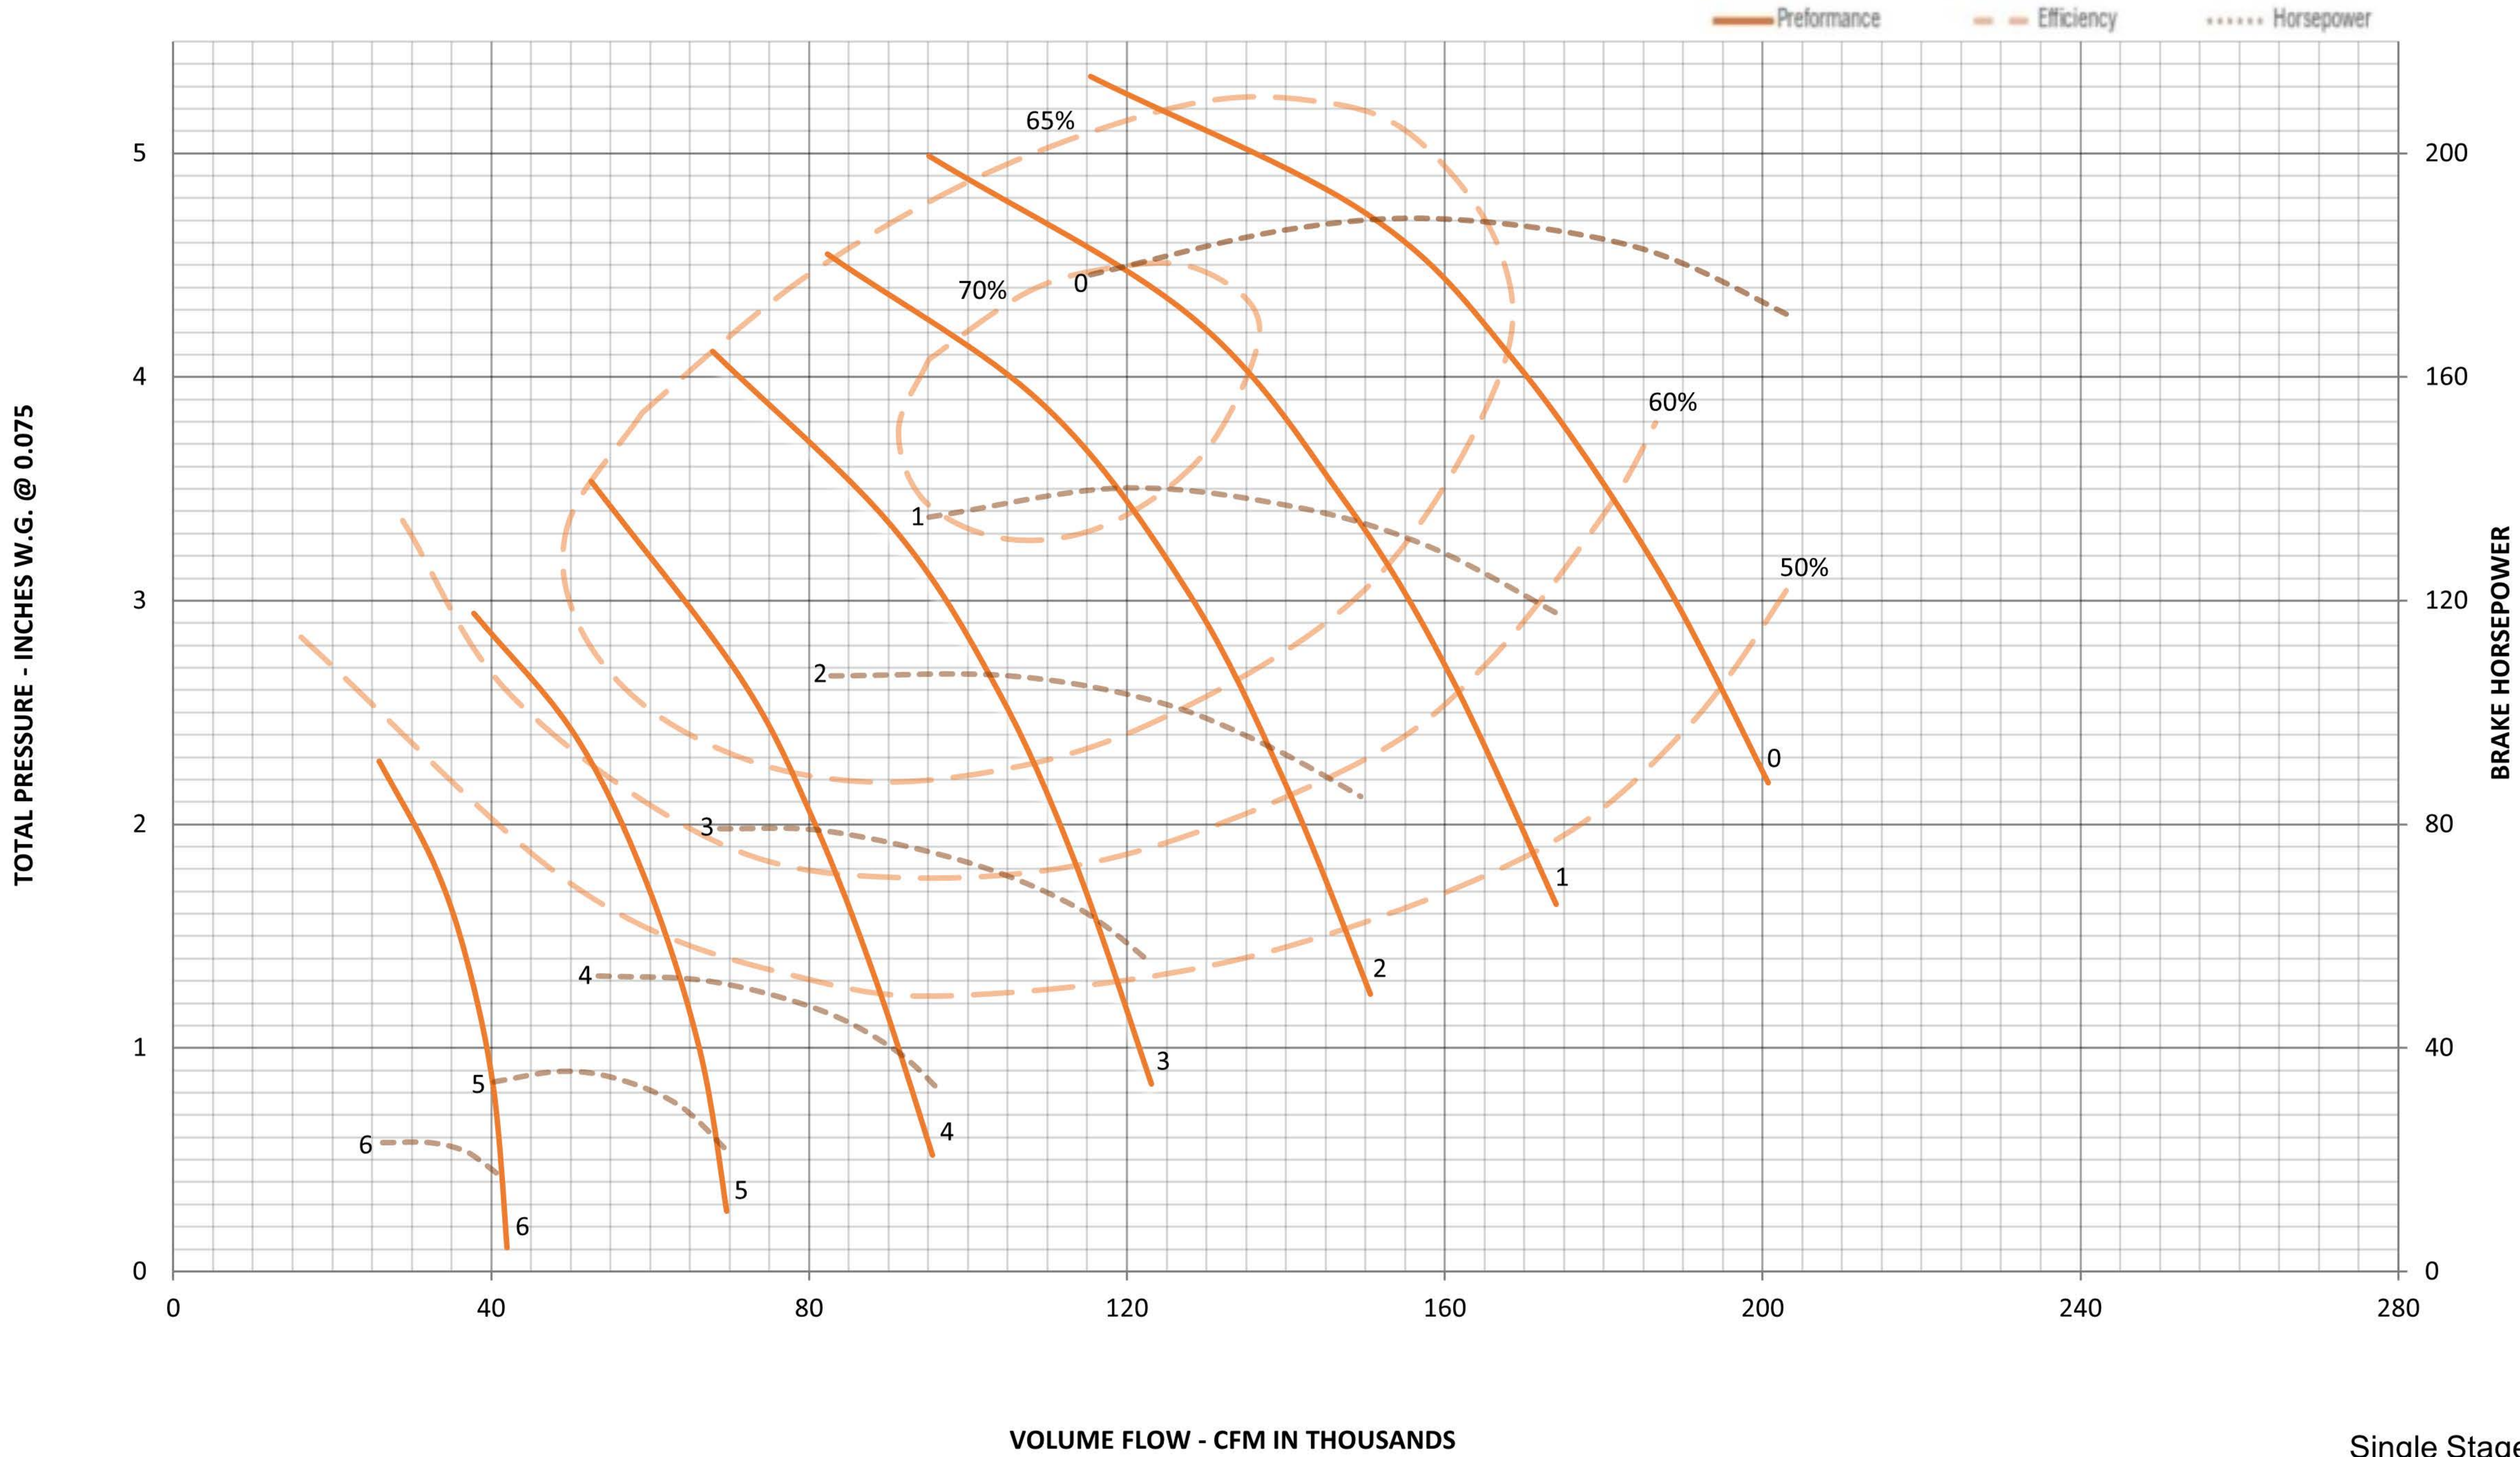

V - 4 - C - HB

72" x 26" x 1200RPM

Single Stage