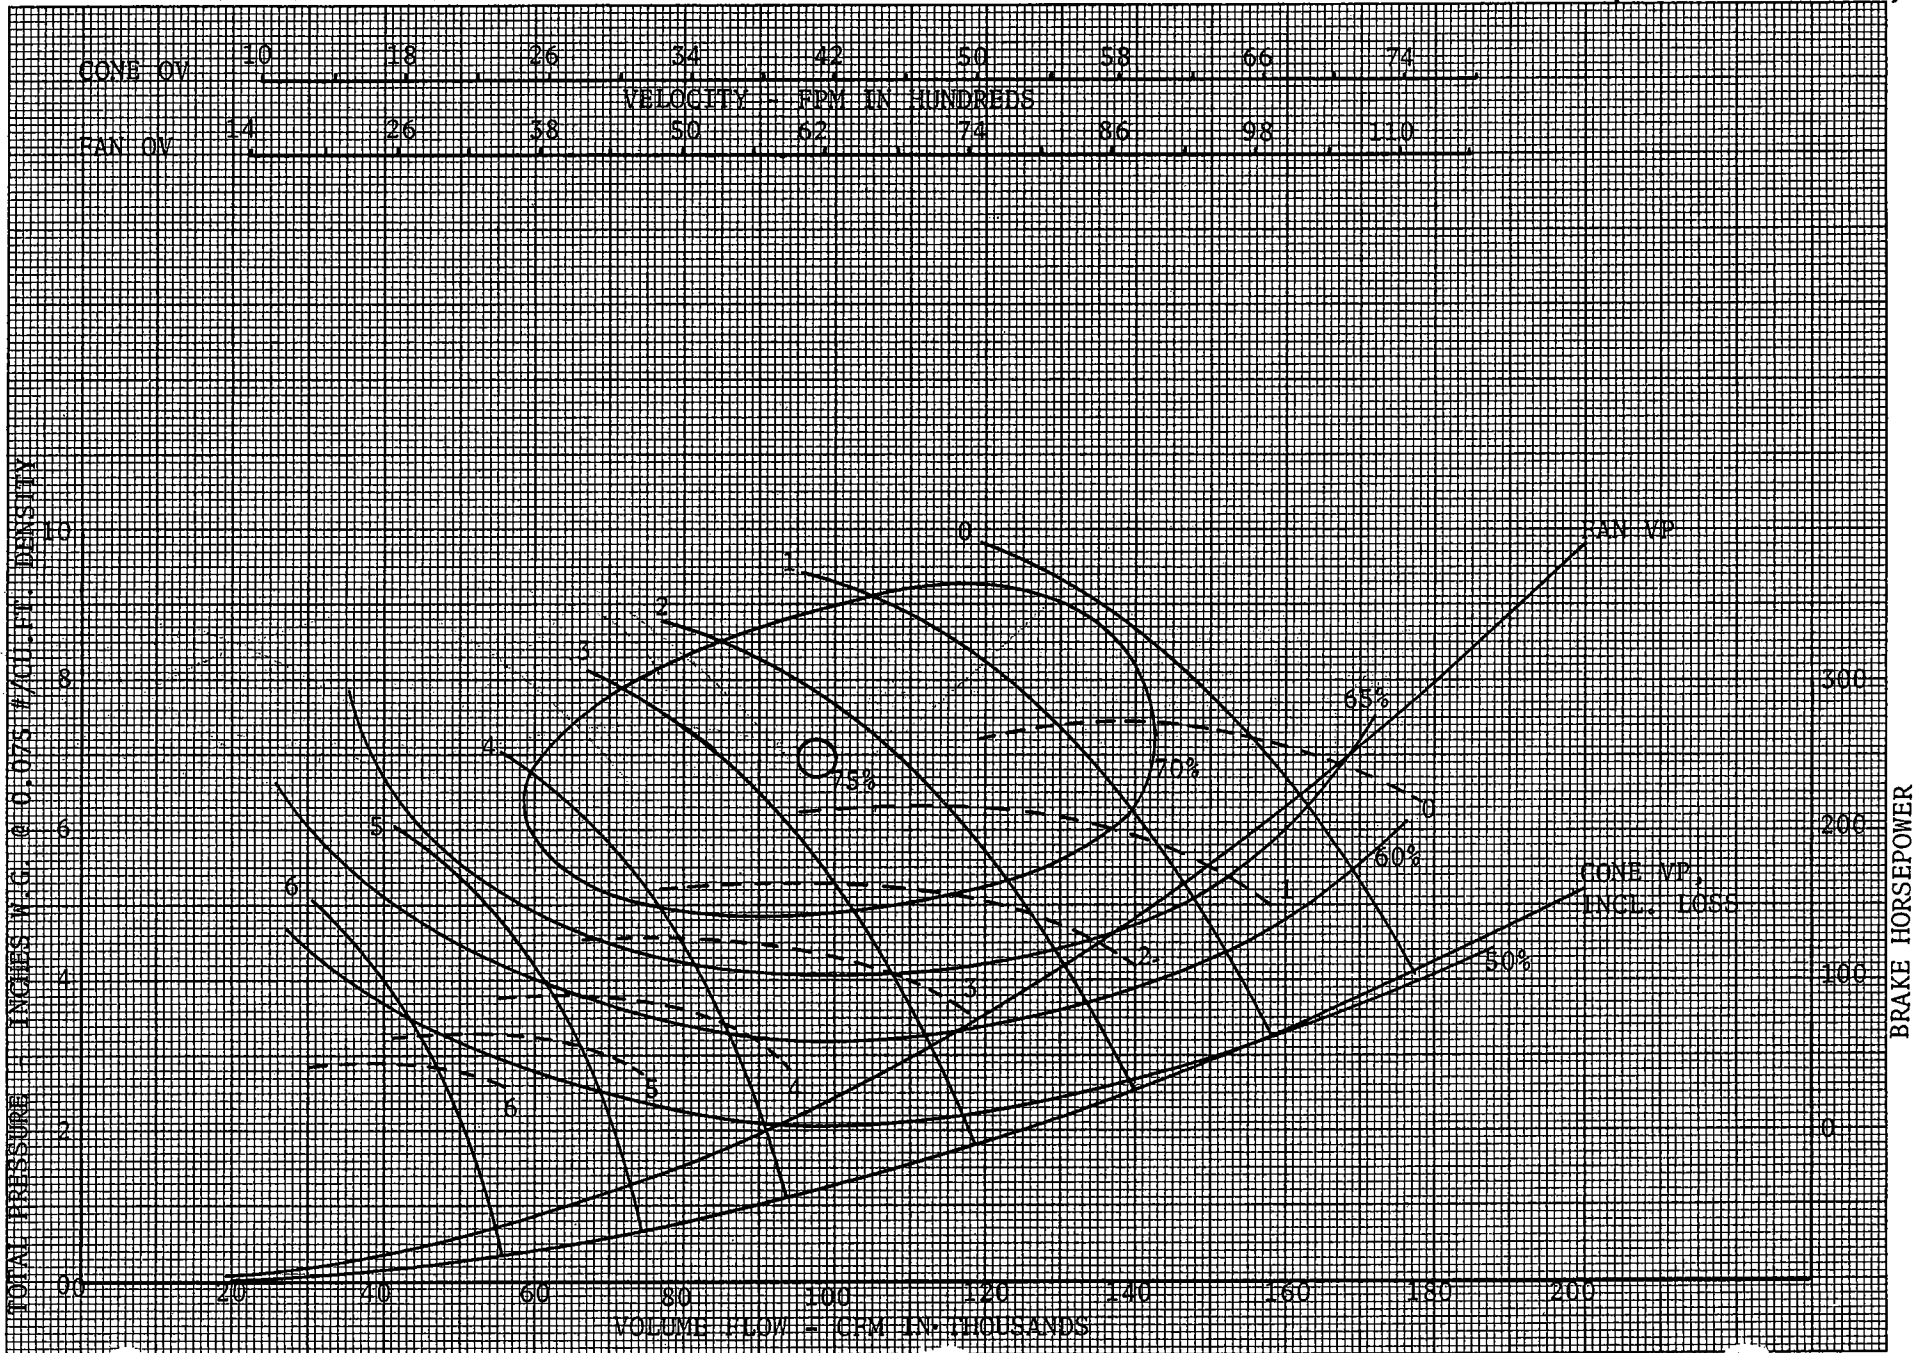

Jetair Axiflow Fan

Model R-4-B-HB
54" x 26" x 1770 RPM
(Half-Blades)

Jetair Axiflow Fan

Model R-4-B-HB
54" x 26" x 1770 RPM
(Half-Blades)