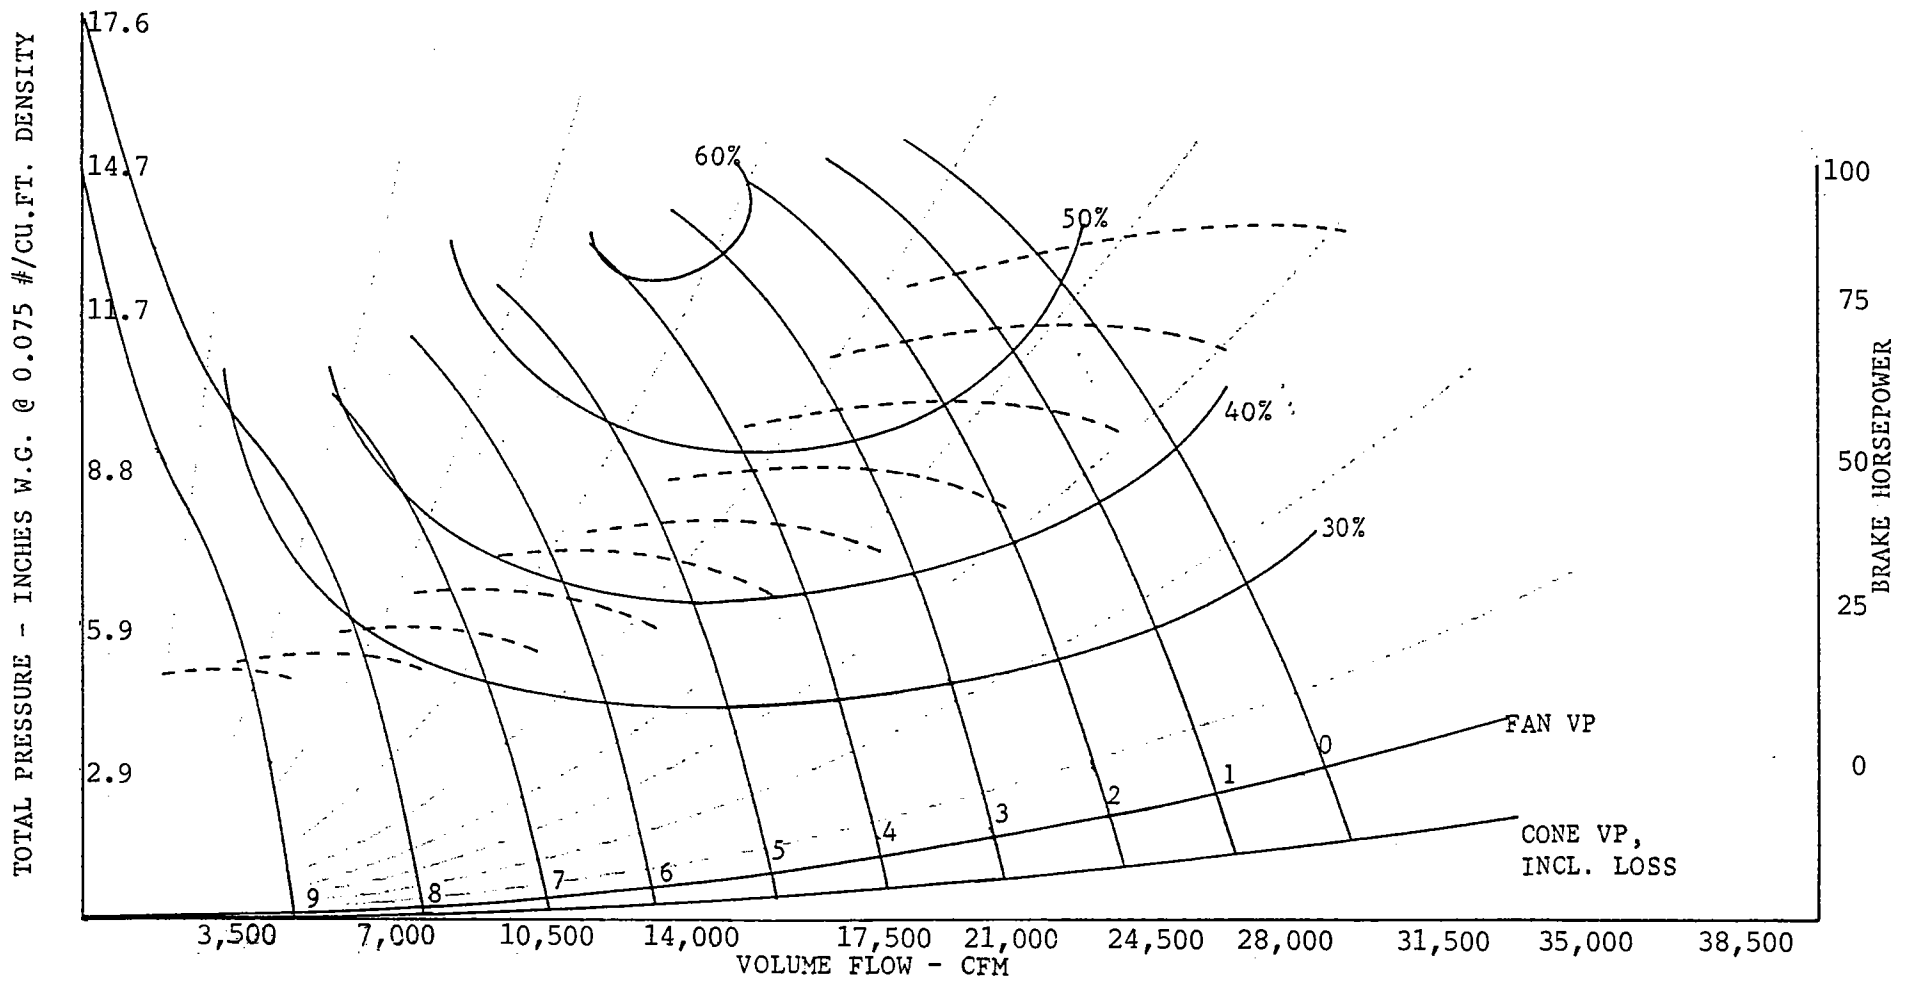

Jetair Axiflow Fan Company

Model D-3
27" x 21" x 2950 RPM

MAY 15, 1983
C-8259

JOY SERIES 2000 AXIVANE FAN
MODEL 27-21-2950