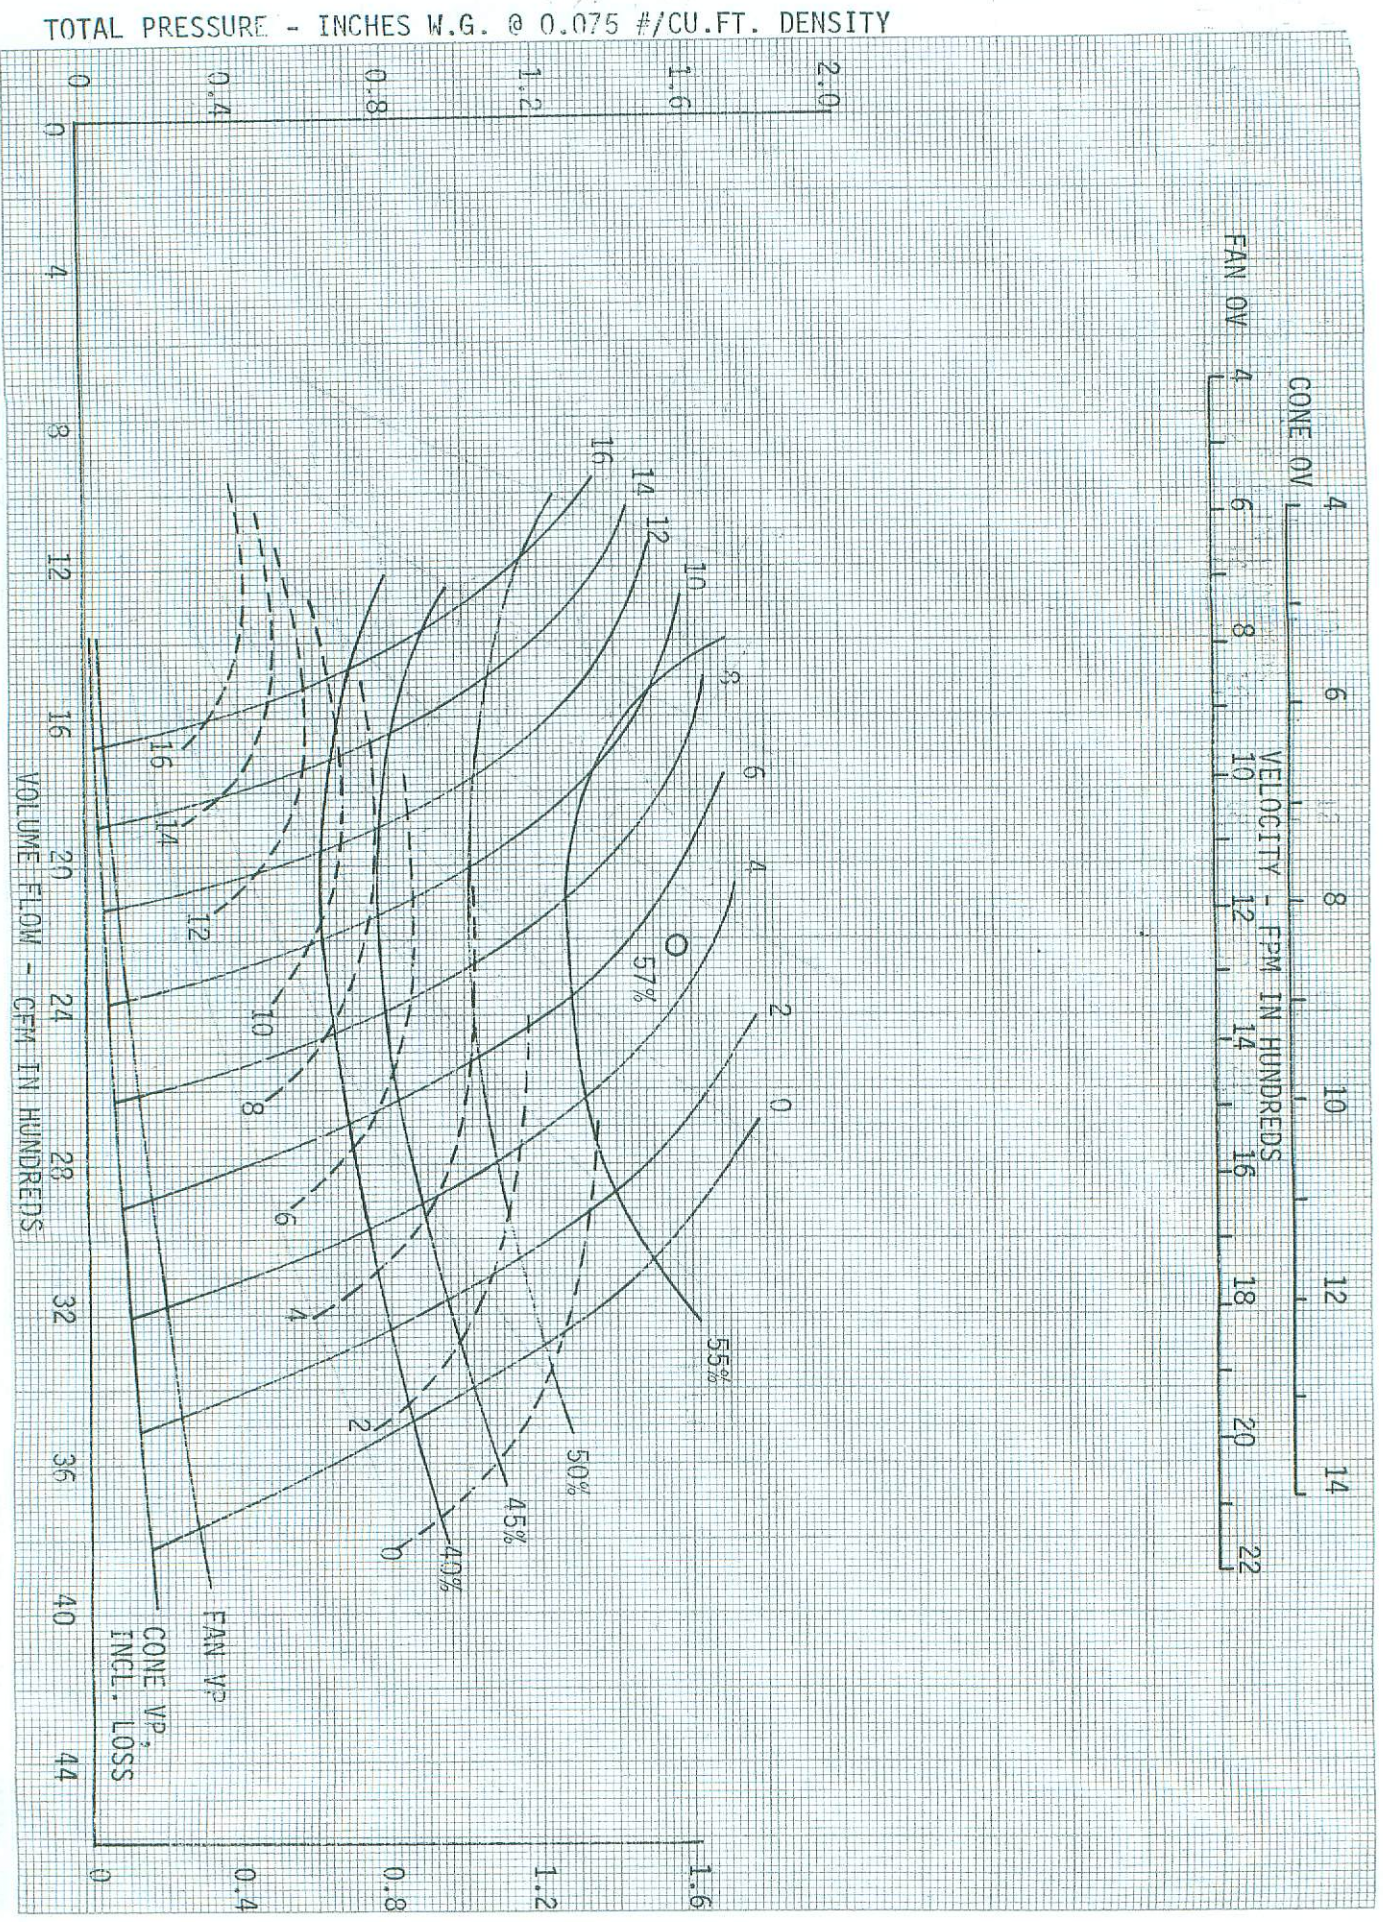

# Jetair Axiflow Fan

Model AA-1-B  
18" x 14" x 1800 RPM

BRAKE HORSEPOWER